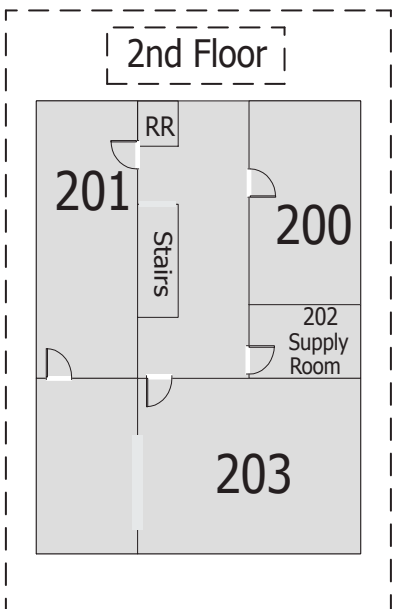

First United Methodist Church Elgin, Texas Campus Map

Avenue C

"The Yellow House"

Avenue A

Offices (400's)

Church

Labyrinth and Peace Pole

3rd Street - On Street Parking