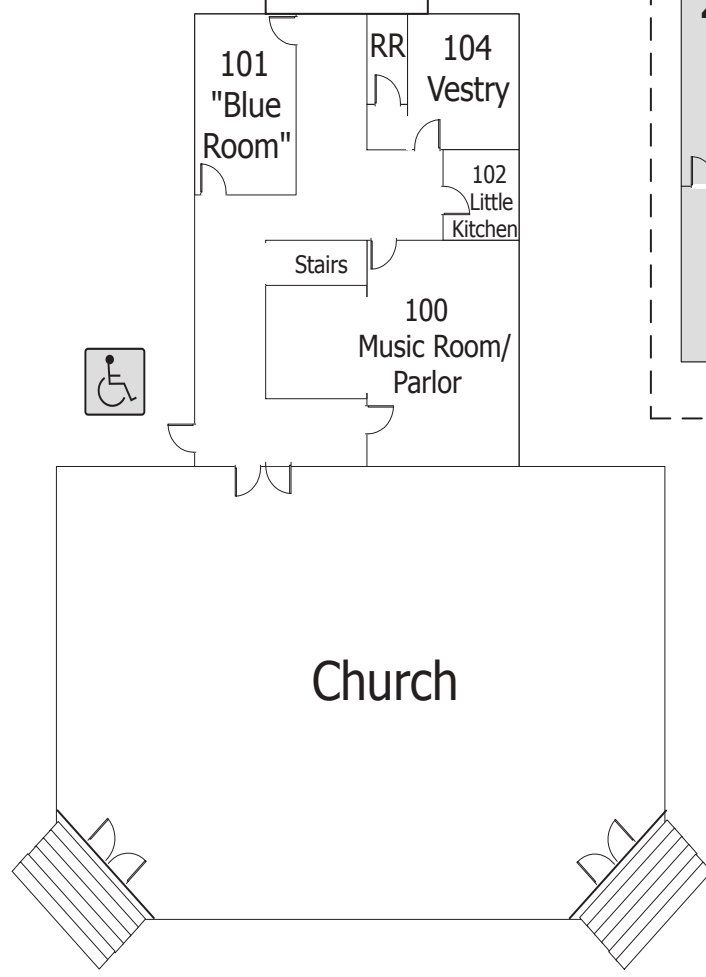

First United Methodist Church Elgin, Texas Campus Map

Avenue C

"The Yellow House"

Avenue A

Offices (400's)

Church

Labyrinth and Peace Pole

3rd Street - On Street Parking