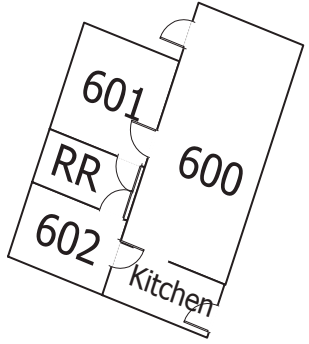

First United Methodist Church Elgin, Texas Campus Map

Avenue C

"The Yellow House"

Avenue A

Offices (400's)

Church

Labyrinth and Peace Pole

3rd Street - On Street Parking