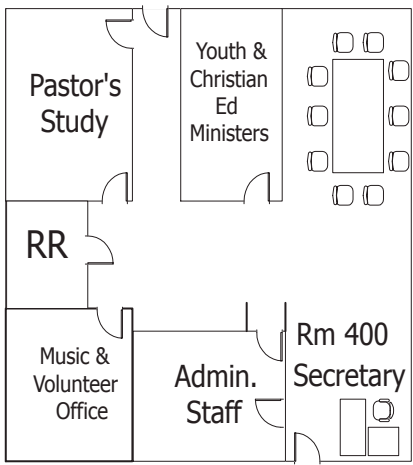

First United Methodist Church Elgin, Texas Campus Map

Avenue C

"The Yellow House"

Avenue A

Offices (400's)

Church

Labyrinth and Peace Pole

3rd Street - On Street Parking