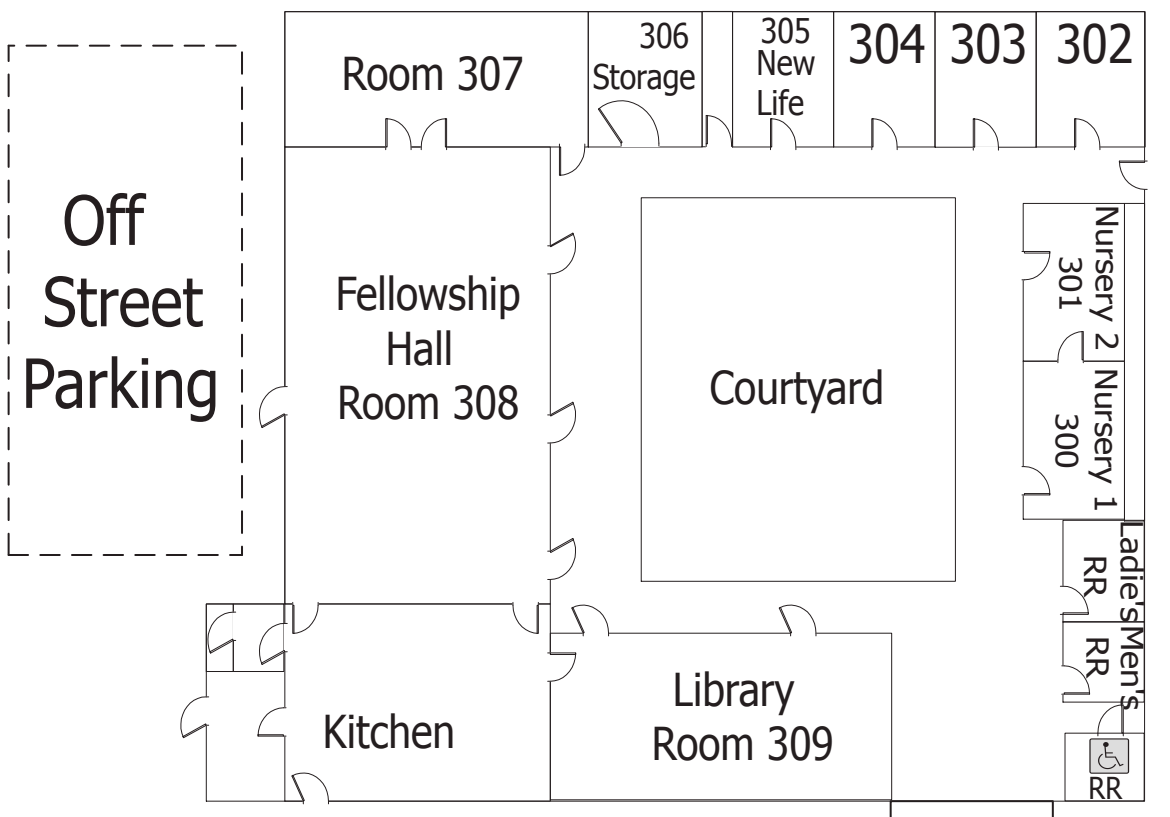

First United Methodist Church Elgin, Texas Campus Map

Avenue C

"The Yellow House"

Avenue A

Offices (400's)

Church

Labyrinth and Peace Pole

3rd Street - On Street Parking